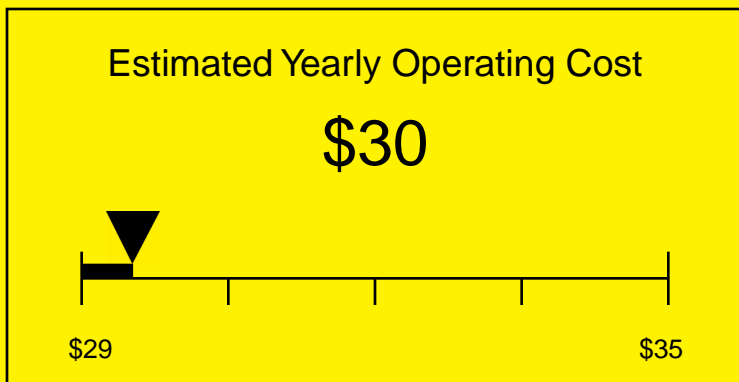

ENERGYGUIDE

FREEZER
Defrost: Manual

FS20LGLCSS7
1.6 Cubic Feet

Compare the energy use of this product with others
before you buy

Your cost will depend on your utility rates

Based on a 2007 U.S. Government national average cost of 10.65 cents per kWh for electricity. Your actual operating cost will vary depending on your local utility rates and your use of the product.